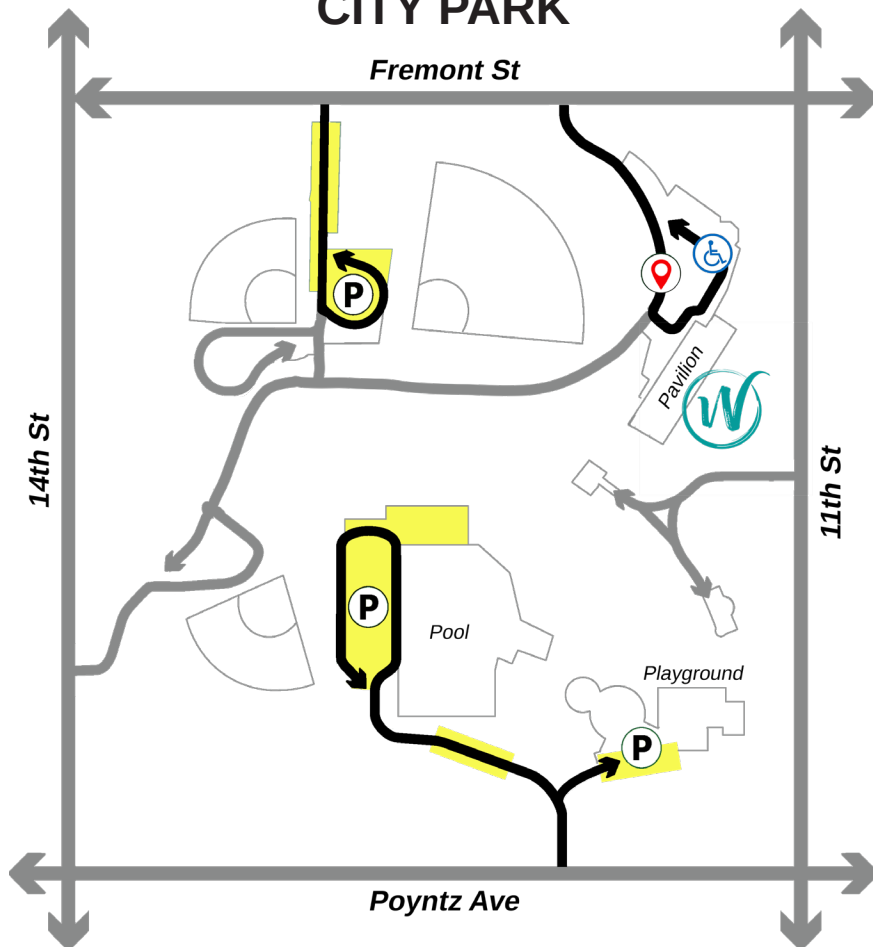

[Meat, dessert, drinks provided]

Bring a chair, blanket or cushion.

[Optional, for your comfort]

Handicap parking available.

[See reverse side]

CITY PARK

Fremont St

MAP LEGEND

- Recommended Parking
- Handicap Accessibility
- Drop-off location
- Worship Service
- Recommended Route

WESTVIEW COMMUNITY CHURCH
615 Gillespie Drive
Manhattan, KS 66502
www.westviewcommunity.com

JOIN US SUNDAYS
for worship and connection!