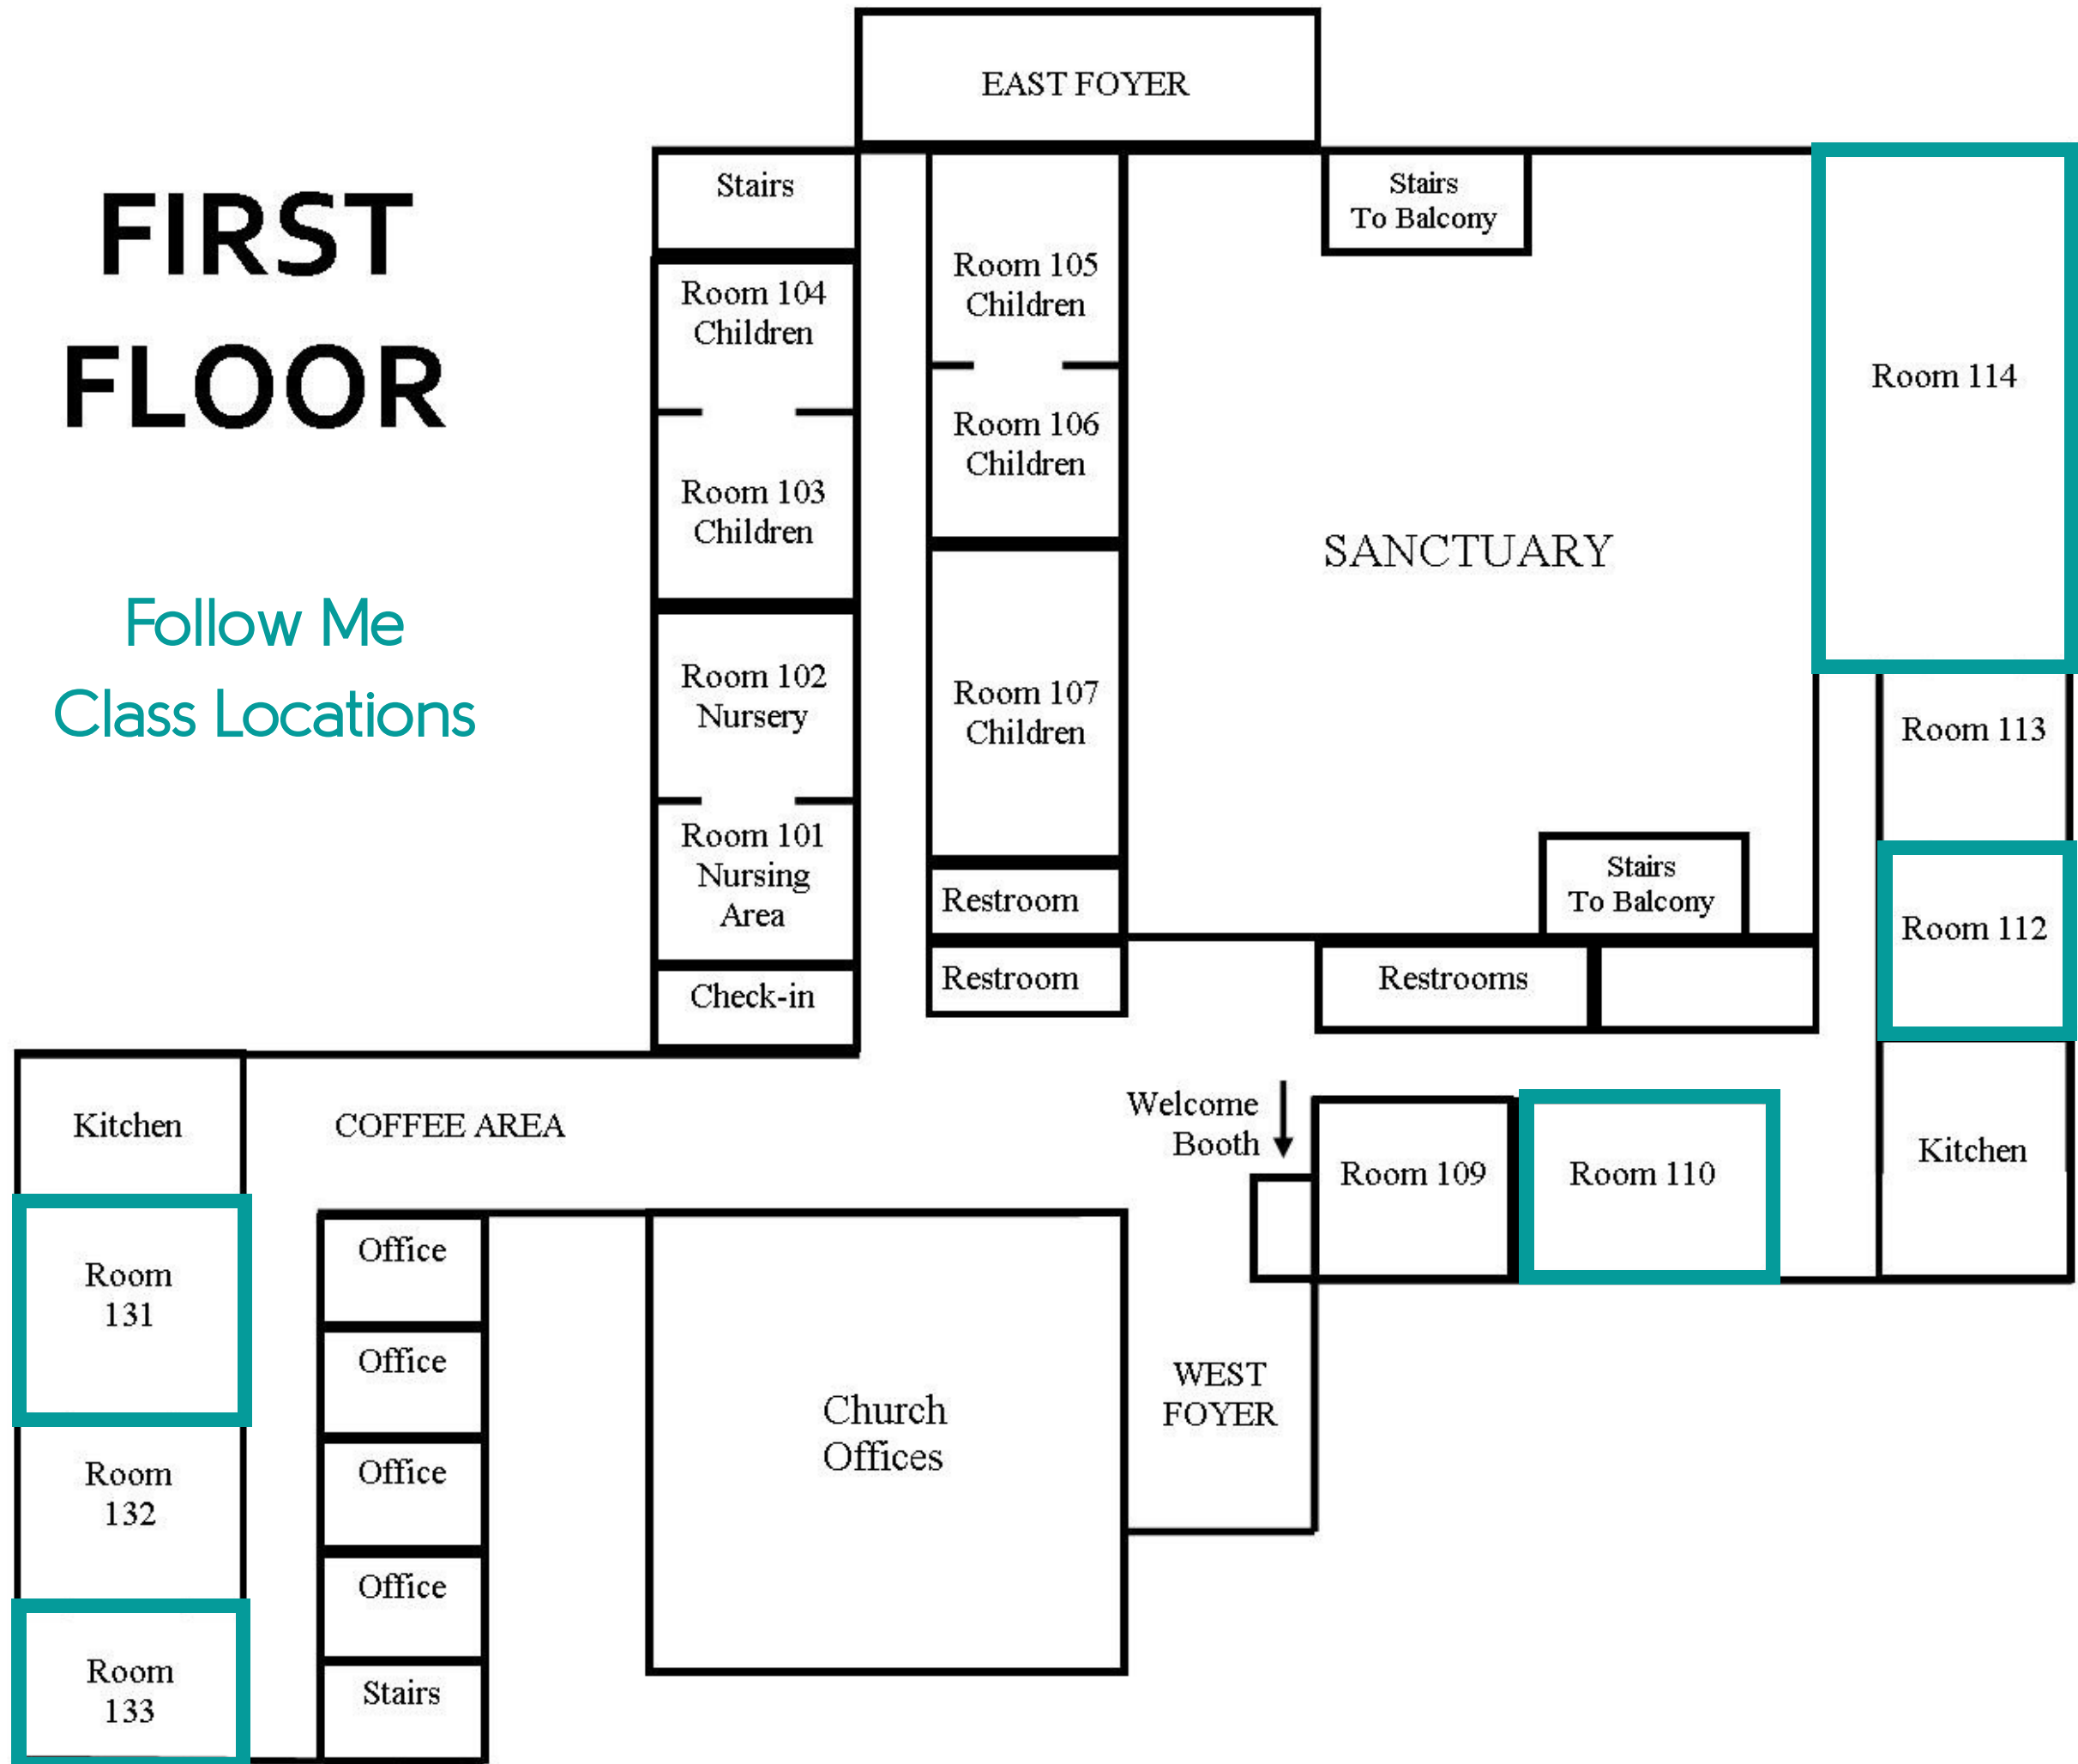

FIRST FLOOR

Follow Me
Class Locations

SECOND FLOOR

Follow Me
Class Locations

SUNDAY CONNECT HOUR | 9:45AM

FOLLOW ME

CLASSROOM LOCATIONS:

ALL CHURCH BIBLE STUDY JAN 14-MAR 25

*suggested donation

ROOM 110

Led by Robert & Natasha Evans

ROOM 112

Led by Eric Norris

ROOM 114

Led by Steve & Wesa Brantl

ROOM 131

Led by Dick & Joyce Nelson

ROOM 133

Led by John McNellis

ROOM 230

Led by Jennifer Altwegg

ROOM 231

Men's Group - Led by Karl Rivers

ROOM 233